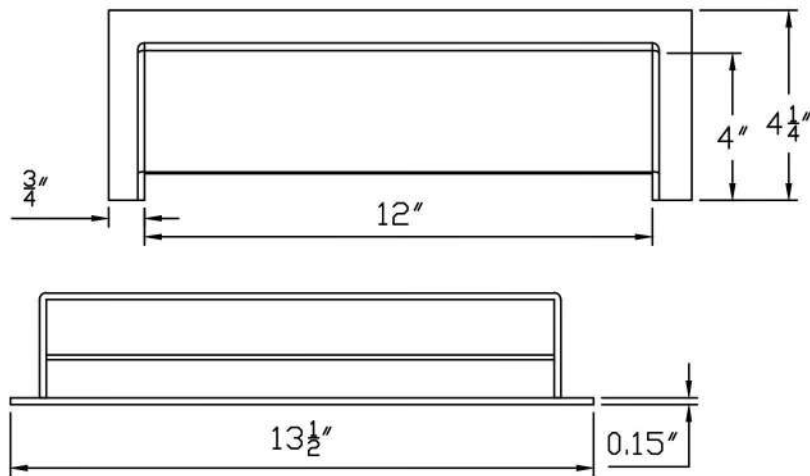

## Floor Vent air Deflectors

FLOOR VENT AIR DEFLECTOR -4"X12"

CAST ALUMINUM

NOTE : ALL DIMENSIONS ARE IN INCHES