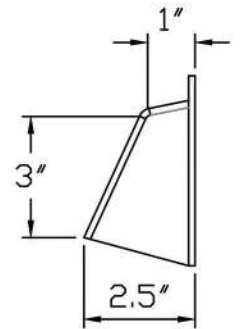

## Floor Vent air Deflectors

FLOOR VENT AIR DEFLECTOR -4"X12"

CAST ALUMINUM

NOTE : ALL DIMENSIONS ARE IN INCHES