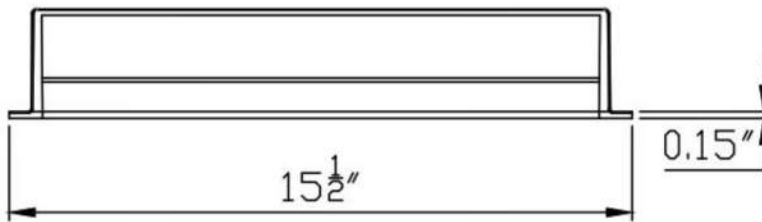

Floor Vent air Deflectors

FLOOR VENT AIR DEFLECTOR -8"X14"

CAST ALUMINUM

NOTE : ALL DIMENSIONS ARE IN INCHES