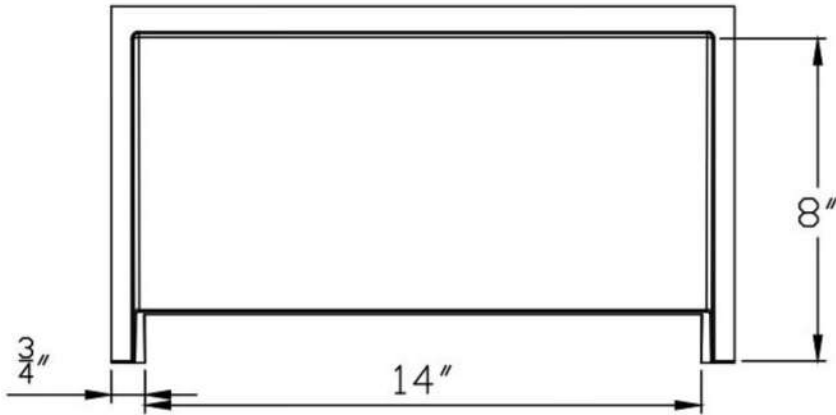

Floor Vent air Deflectors

FLOOR VENT AIR DEFLECTOR -8"X14"

CAST ALUMINUM

NOTE : ALL DIMENSIONS ARE IN INCHES