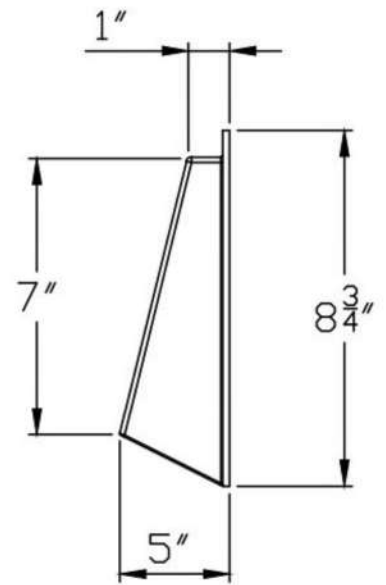

Floor Vent air Deflectors

FLOOR VENT AIR DEFLECTOR -8"X14"

CAST ALUMINUM

NOTE : ALL DIMENSIONS ARE IN INCHES