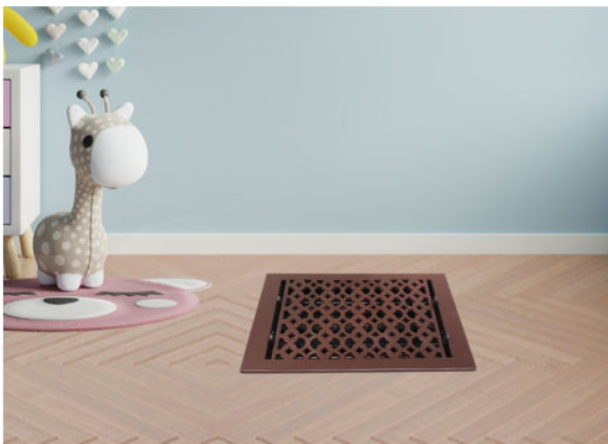

Floor Register:

Size 8"x12"

Model: VR 100

Design: Tudor Mashroom

Metal:

Cast Aluminum & Cast Iron

Available Colors:

Black, Brown & White

PRIMA FLOOR REGISTER

SIZE 8"X12"

Duct	Opening	8"X12"
Outer Face Plate	Length	14"
Outer Face Plate	Width	9-1/4"
Damper at back	Depth	1-1/2"