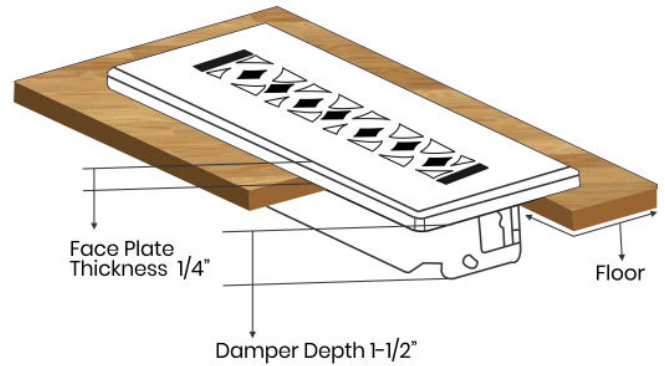

Floor Register:

Size 8"x12"

Model: VR 100

Design: Tudor Mashroom

Metal:

Cast Aluminum & Cast Iron

Available Colors:

Black, Brown & White

PRIMA FLOOR REGISTER

SIZE 8"X12"

Duct	Opening	8"X12"
Outer Face Plate	Length	14"
Outer Face Plate	Width	9-1/4"
Damper at back	Depth	1-1/2"