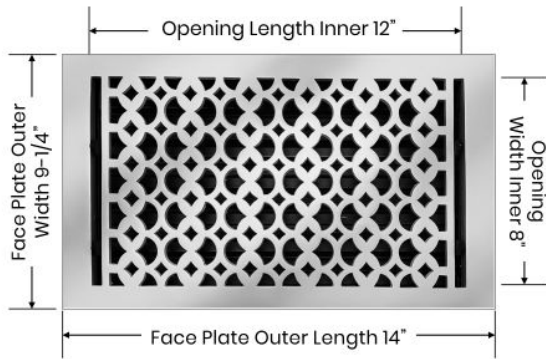

Floor Register:

Size 8"x12"

Model: VR 100

Design: Tudor Mashroom

Metal:

Cast Aluminum & Cast Iron

Available Colors:

Black, Brown & White

PRIMA FLOOR REGISTER

SIZE 8"X12"

Duct	Opening	8"X12"
Outer Face Plate	Length	14"
Outer Face Plate	Width	9-1/4"
Damper at back	Depth	1-1/2"