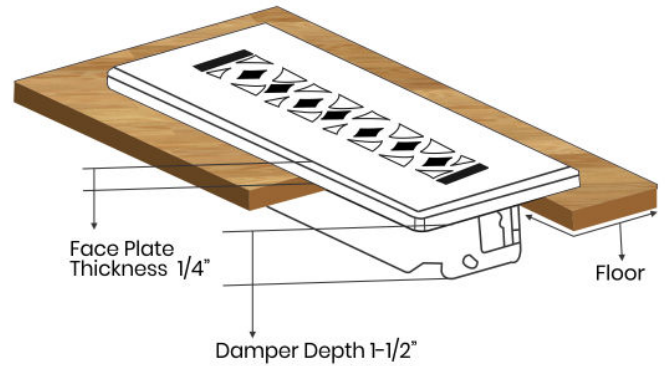

PRIMA FLOOR REGISTER

SIZE 14"X16"

Duct	Opening	14"X16"
Outer Face Plate	Length	16"
Outer Face Plate	Width	15-1/2"
Damper at back	Depth	1-1/2"