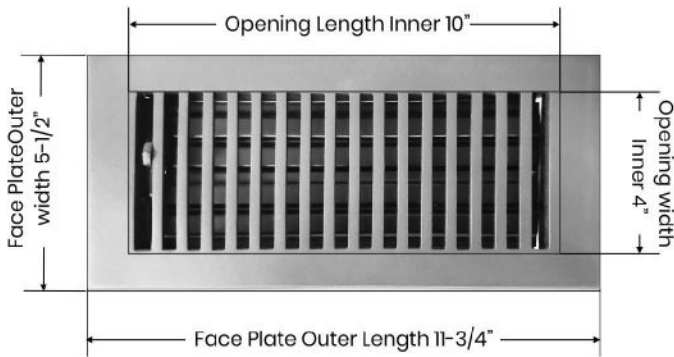

Floor Register:

Size 4"x10"

Model: VR 102

Design: Tudor Mashroom

Metal:

Cast Aluminum & Cast Iron

Available Colors:

Black, Brown & White

**PRIMA FLOOR REGISTER
SIZE 4"X10"**

Duct	Opening	4"X10"
Outer Face Plate	Length	11-3/4"
Outer Face Plate	Width	5-1/2"
Damper at back	Depth	1-1/2"