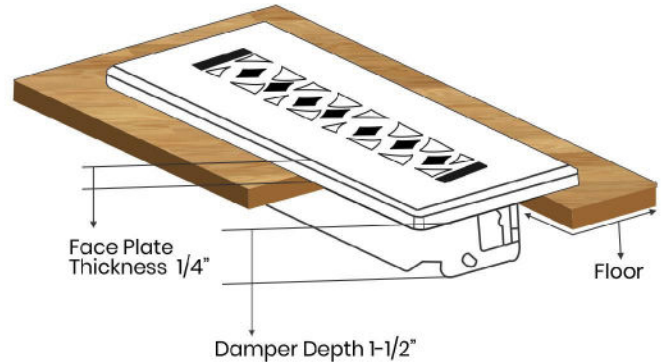

Floor Register:

Size 4"x10"

Model: VR 102

Design: Tudor Mashroom

Metal:

Cast Aluminum & Cast Iron

Available Colors:

Black, Brown & White

**PRIMA FLOOR REGISTER
SIZE 4"X10"**

Duct	Opening	4"X10"
Outer Face Plate	Length	11-3/4"
Outer Face Plate	Width	5-1/2"
Damper at back	Depth	1-1/2"