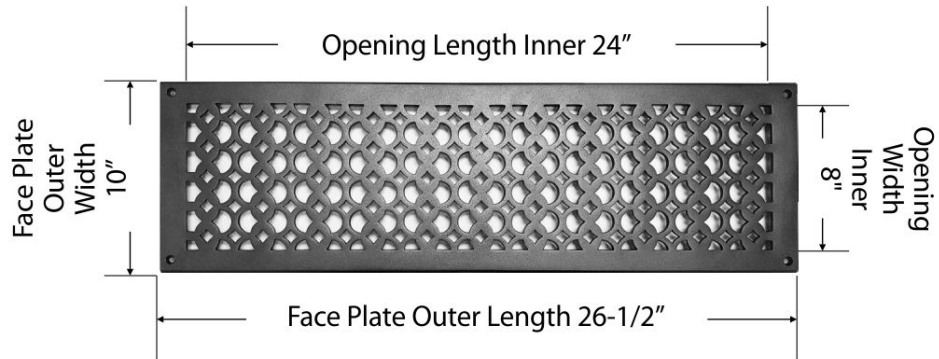

Air Return Grill:
Size 8"x24"

Model:
VR-100

Design:
Tudor Mashroom

Metal:
Cast Aluminum & Cast Iron

Available Colors:
Black, Brown & White

AIR RETURN GRILL 8"x24"

Duct	Opening	8"x24"
Outer Face Plate	Length	26-1/2"
Outer Face Plate	Width	10"

Comes with Countersunk holes and matching screws