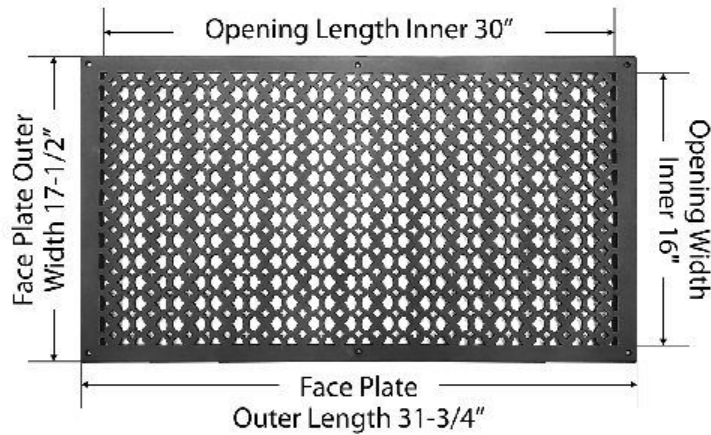

FLOOR REGISTERS and GRILLS

Air Return Grill:
Size 16"x30"

Model:
VR-100

Design:
Tudor Mashroom

Metal:
Cast Aluminum & Cast Iron

Available Colors:
Black, Brown & White

AIR RETURN GRILL 16"x30"

Duct	Opening	16"x30"
Outer Face Plate	Length	31-3/4"
Outer Face Plate	Width	17-1/2"

Comes with Countersunk holes and matching screws