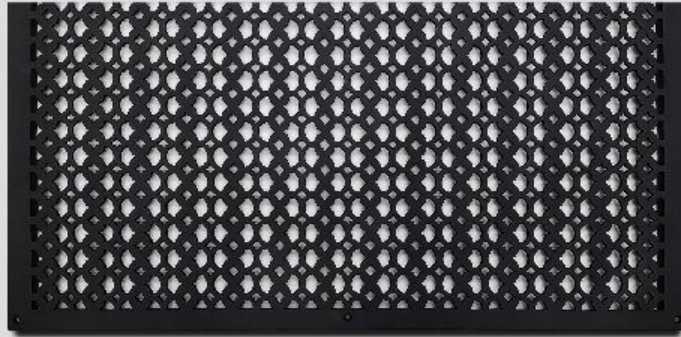

FLOOR REGISTERS and GRILLS

Air Return Grill:
Size 16"x30"

Model:
VR-100

Design:
Tudor Mashroom

Metal:
Cast Aluminum & Cast Iron

Available Colors:
Black, Brown & White

AIR RETURN GRILL 16"x30"

Duct	Opening	16"x30"
Outer Face Plate	Length	31-3/4"
Outer Face Plate	Width	17-1/2"

Comes with Countersunk holes and matching screws