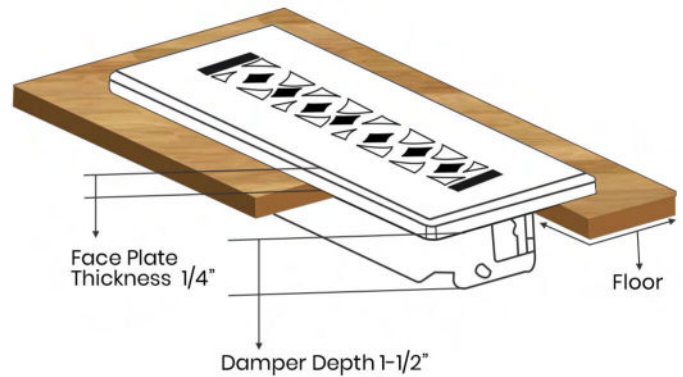

FLOOR REGISTERS and GRILLS

Floor Register:

Size 6"x16"

Model: VR 100

Design: Tudor Mashroom

Metal:

Cast Aluminum & Cast Iron

Available Colors:

Black, Brown & White

PRIMA FLOOR REGISTER

SIZE 6"X16"

Duct	Opening	6"X16"
Outer Face Plate	Length	16-1/4"
Outer Face Plate	Width	7-3/4"
Damper at back	Depth	1-1/2"