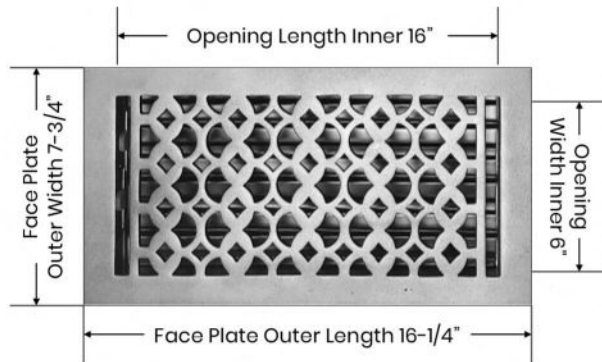

FLOOR REGISTERS and GRILLS

Floor Register:

Size 6"x16"

Model: VR 100

Design: Tudor Mashroom

Metal:

Cast Aluminum & Cast Iron

Available Colors:

Black, Brown & White

PRIMA FLOOR REGISTER

SIZE 6"X16"

Duct	Opening	6"X16"
Outer Face Plate	Length	16-1/4"
Outer Face Plate	Width	7-3/4"
Damper at back	Depth	1-1/2"