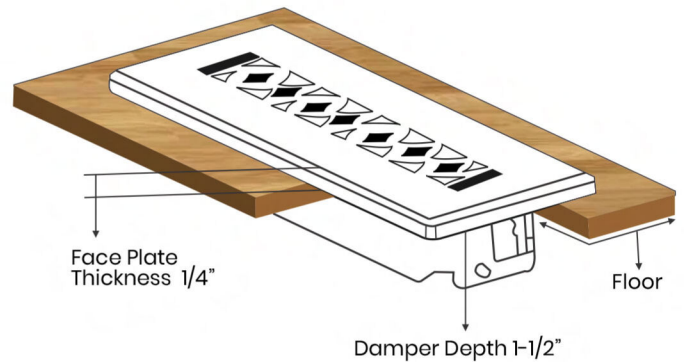

FLOOR REGISTERS and GRILLS

Floor Register:

Size 2"x10"

Model: VR 100

Design: Tudor Mashroom

Metal:

Cast Aluminum & Cast Iron

Available Colors:

Black, Brown & White

PRIMA FLOOR REGISTER

SIZE 2"X10"

Duct	Opening	2"X10"
Outer Face Plate	Length	12"
Outer Face Plate	Width	4"
Damper at back	Depth	1-1/2"