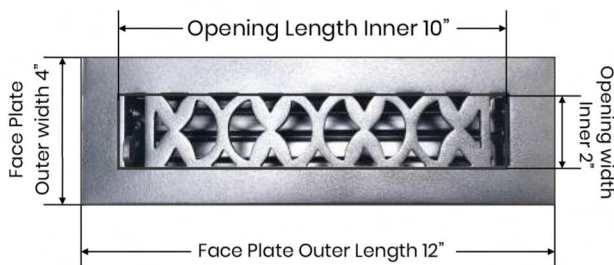

FLOOR REGISTERS and GRILLS

Floor Register:

Size 2"x10"

Model: VR 100

Design: Tudor Mashroom

Metal:

Cast Aluminum & Cast Iron

Available Colors:

Black, Brown & White

PRIMA FLOOR REGISTER

SIZE 2"X10"

Duct	Opening	2"X10"
Outer Face Plate	Length	12"
Outer Face Plate	Width	4"
Damper at back	Depth	1-1/2"