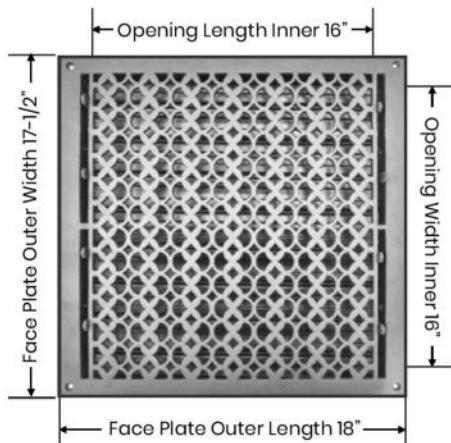

FLOOR REGISTERS and GRILLS

Floor Register:

Size 16"x16"

Model: VR 100

Design: Tudor Mashroom

Metal:

Cast Aluminum & Cast Iron

Available Colors:

Black, Brown & White

PRIMA FLOOR REGISTER

SIZE 16"X16"

Duct	Opening	16"X16"
Outer Face Plate	Length	18"
Outer Face Plate	Width	17-1/2"
Damper at back	Depth	1-1/2"