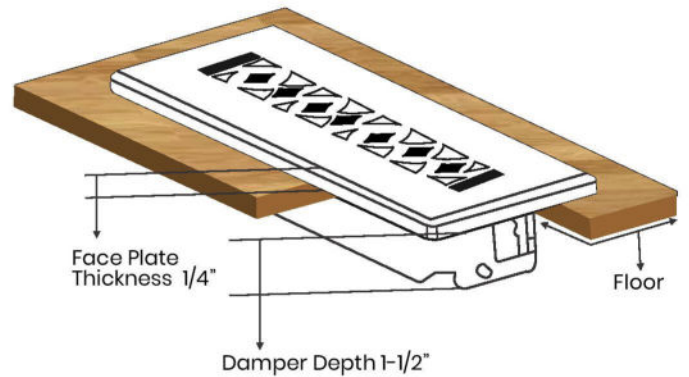

FLOOR REGISTERS and GRILLS

Floor Register:

Size 16"x16"

Model: VR 100

Design: Tudor Mashroom

Metal:

Cast Aluminum & Cast Iron

Available Colors:

Black, Brown & White

PRIMA FLOOR REGISTER

SIZE 16"X16"

Duct	Opening	16"X16"
Outer Face Plate	Length	18"
Outer Face Plate	Width	17-1/2"
Damper at back	Depth	1-1/2"