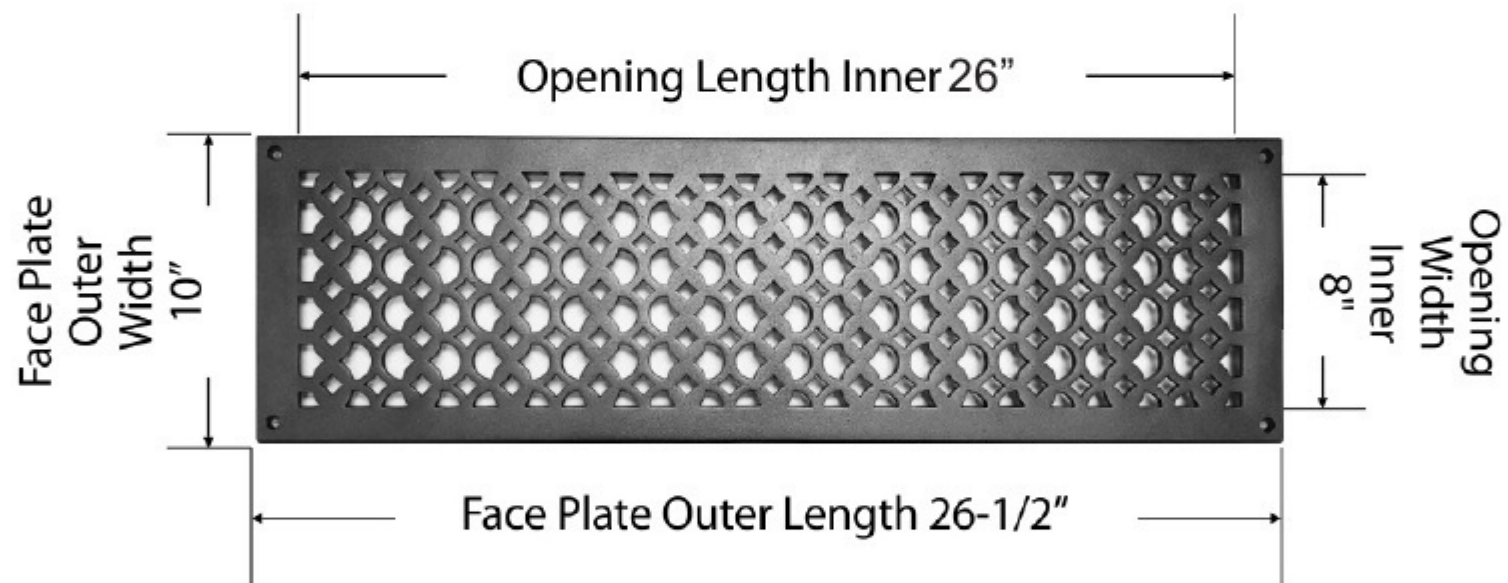

# FLOOR REGISTERS and GRILLS

**Air Return Grill:**  
Size 8"x26"

**Model:**  
VR-100

**Design:**  
Tudor Mashroom

**Metal:**  
Cast Iron Air Return Grill

**Available Colors:**  
Black, Brown & White

**AIR RETURN GRILL 8"x24"**

|                         |         |         |
|-------------------------|---------|---------|
| <b>Duct</b>             | Opening | 8"x26"  |
| <b>Outer Face Plate</b> | Length  | 26-1/2" |
| <b>Outer Face Plate</b> | Width   | 10"     |

Comes with Countersunk holes and matching screws