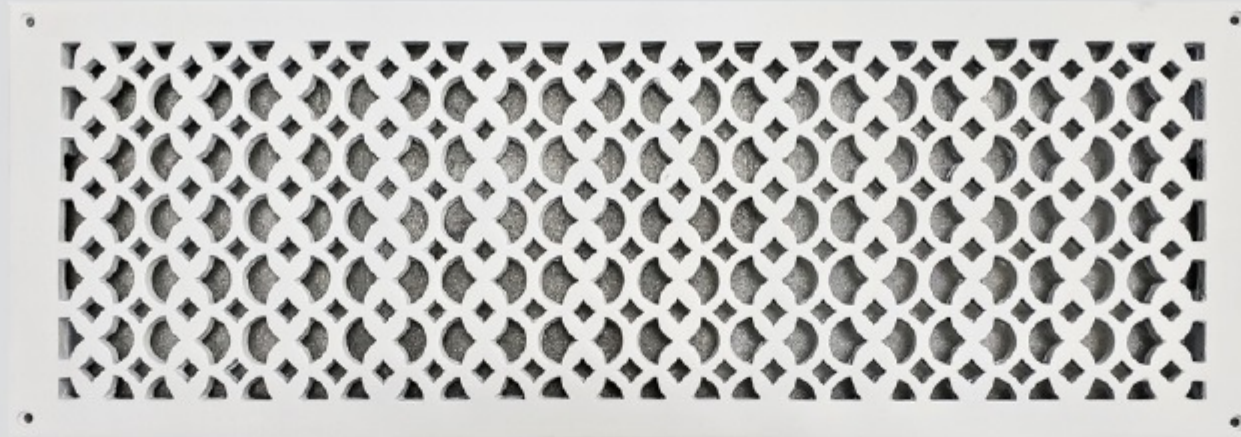

# FLOOR REGISTERS and GRILLS

**Air Return Grill:**  
Size 8"x26"

**Model:**  
VR-100

**Design:**  
Tudor Mashroom

**Metal:**  
Cast Iron Air Return Grill

**Available Colors:**  
Black, Brown & White

**AIR RETURN GRILL 8"x24"**

|                         |         |         |
|-------------------------|---------|---------|
| <b>Duct</b>             | Opening | 8"x26"  |
| <b>Outer Face Plate</b> | Length  | 26-1/2" |
| <b>Outer Face Plate</b> | Width   | 10"     |

Comes with Countersunk holes and matching screws