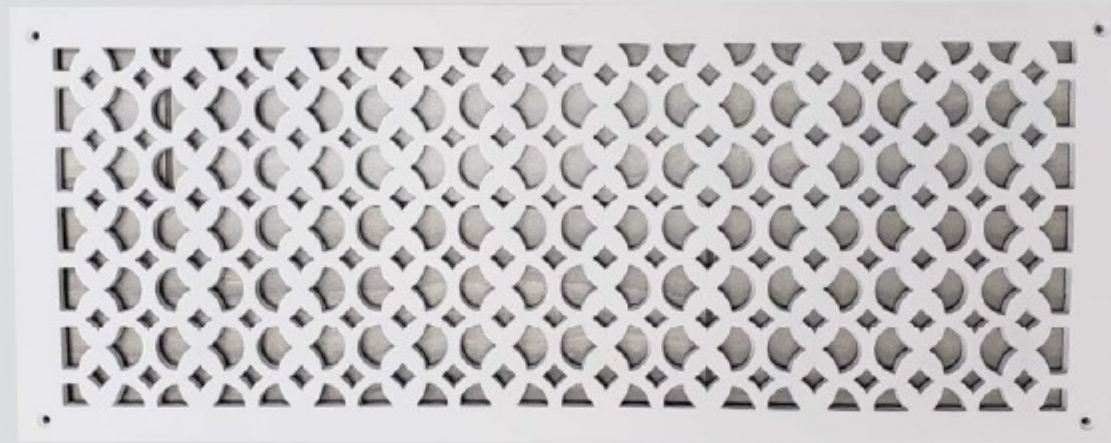

FLOOR REGISTERS and GRILLS

Air Return Grill:
Size 8"x22"

Model:
VR-100

Design:
Tudor Mashroom

Metal:
Cast Iron Air Return Grill

Available Colors:
Black, Brown & White

AIR RETURN GRILL 8"x24"

Duct	Opening	8"x22"
Outer Face Plate	Length	9 1/2"
Outer Face Plate	Width	23-3/4"

Comes with Countersunk holes and matching screws