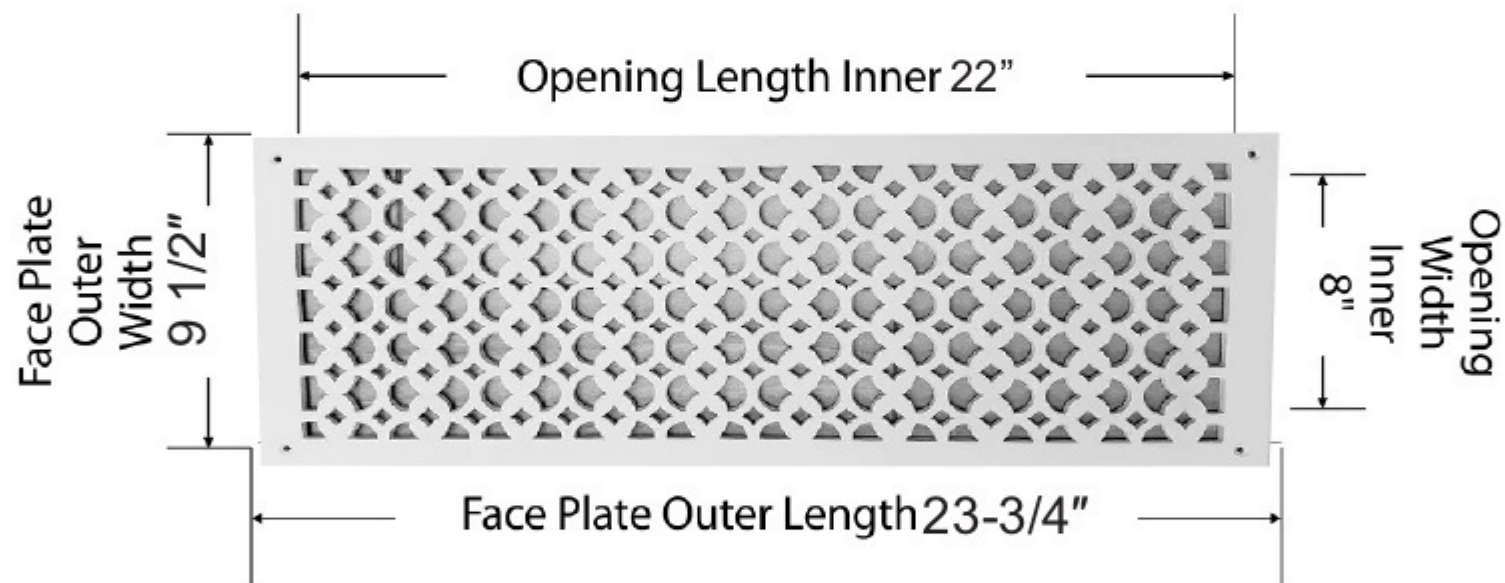

FLOOR REGISTERS and GRILLS

Air Return Grill:
Size 8"x22"

Model:
VR-100

Design:
Tudor Mashroom

Metal:
Cast Iron Air Return Grill

Available Colors:
Black, Brown & White

AIR RETURN GRILL 8"x24"

Duct	Opening	8"x22"
Outer Face Plate	Length	9 1/2"
Outer Face Plate	Width	23-3/4"

Comes with Countersunk holes and matching screws