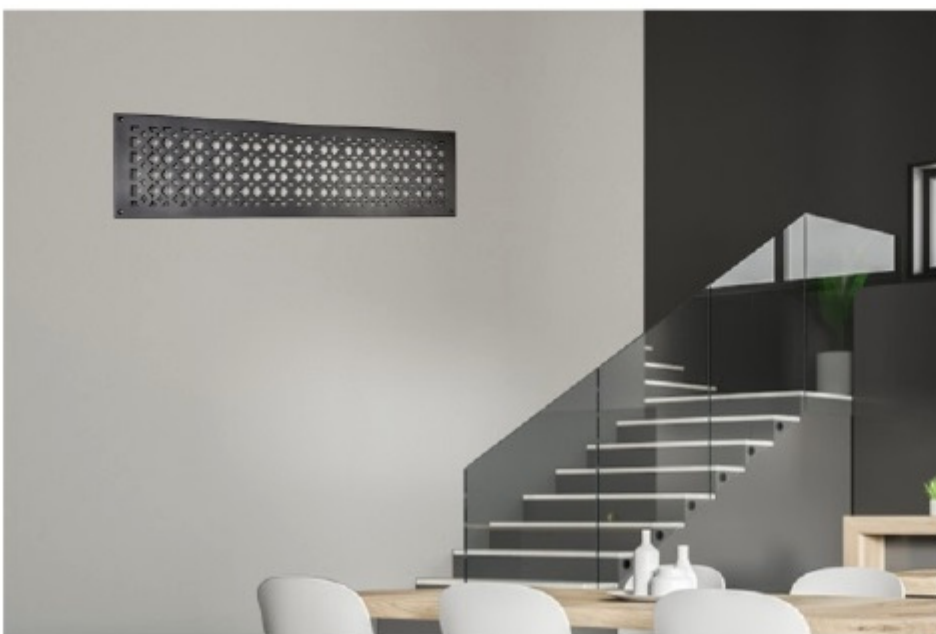

FLOOR REGISTERS and GRILLS

Air Return Grill:
Size 6"x28"

Model:
VR-100

Design:
Tudor Mashroom

Metal:
Cast Iron Air Return Grill

Available Colors:
Black, Brown & White

AIR RETURN GRILL 6"x26"

Duct	Opening	6"x28"
Outer Face Plate	Length	8"
Outer Face Plate	Width	30"

Comes with Countersunk holes and matching screws