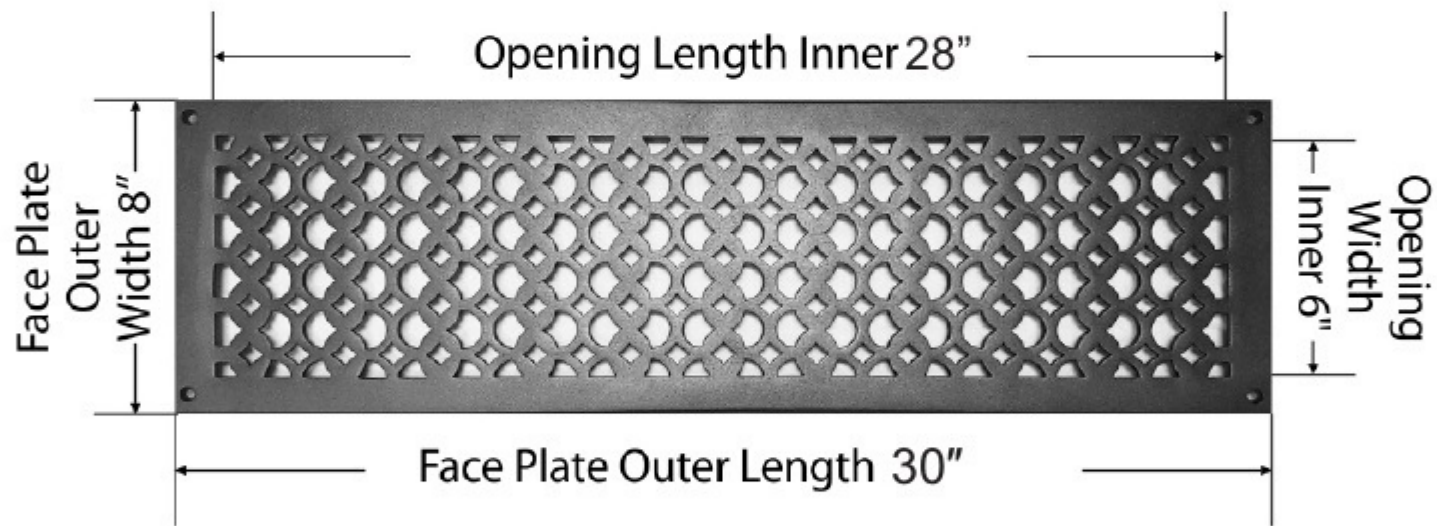

FLOOR REGISTERS and GRILLS

Air Return Grill:
Size 6"x28"

Model:
VR-100

Design:
Tudor Mashroom

Metal:
Cast Iron Air Return Grill

Available Colors:
Black, Brown & White

AIR RETURN GRILL 6"x26"

Duct	Opening	6"x28"
Outer Face Plate	Length	8"
Outer Face Plate	Width	30"

Comes with Countersunk holes and matching screws