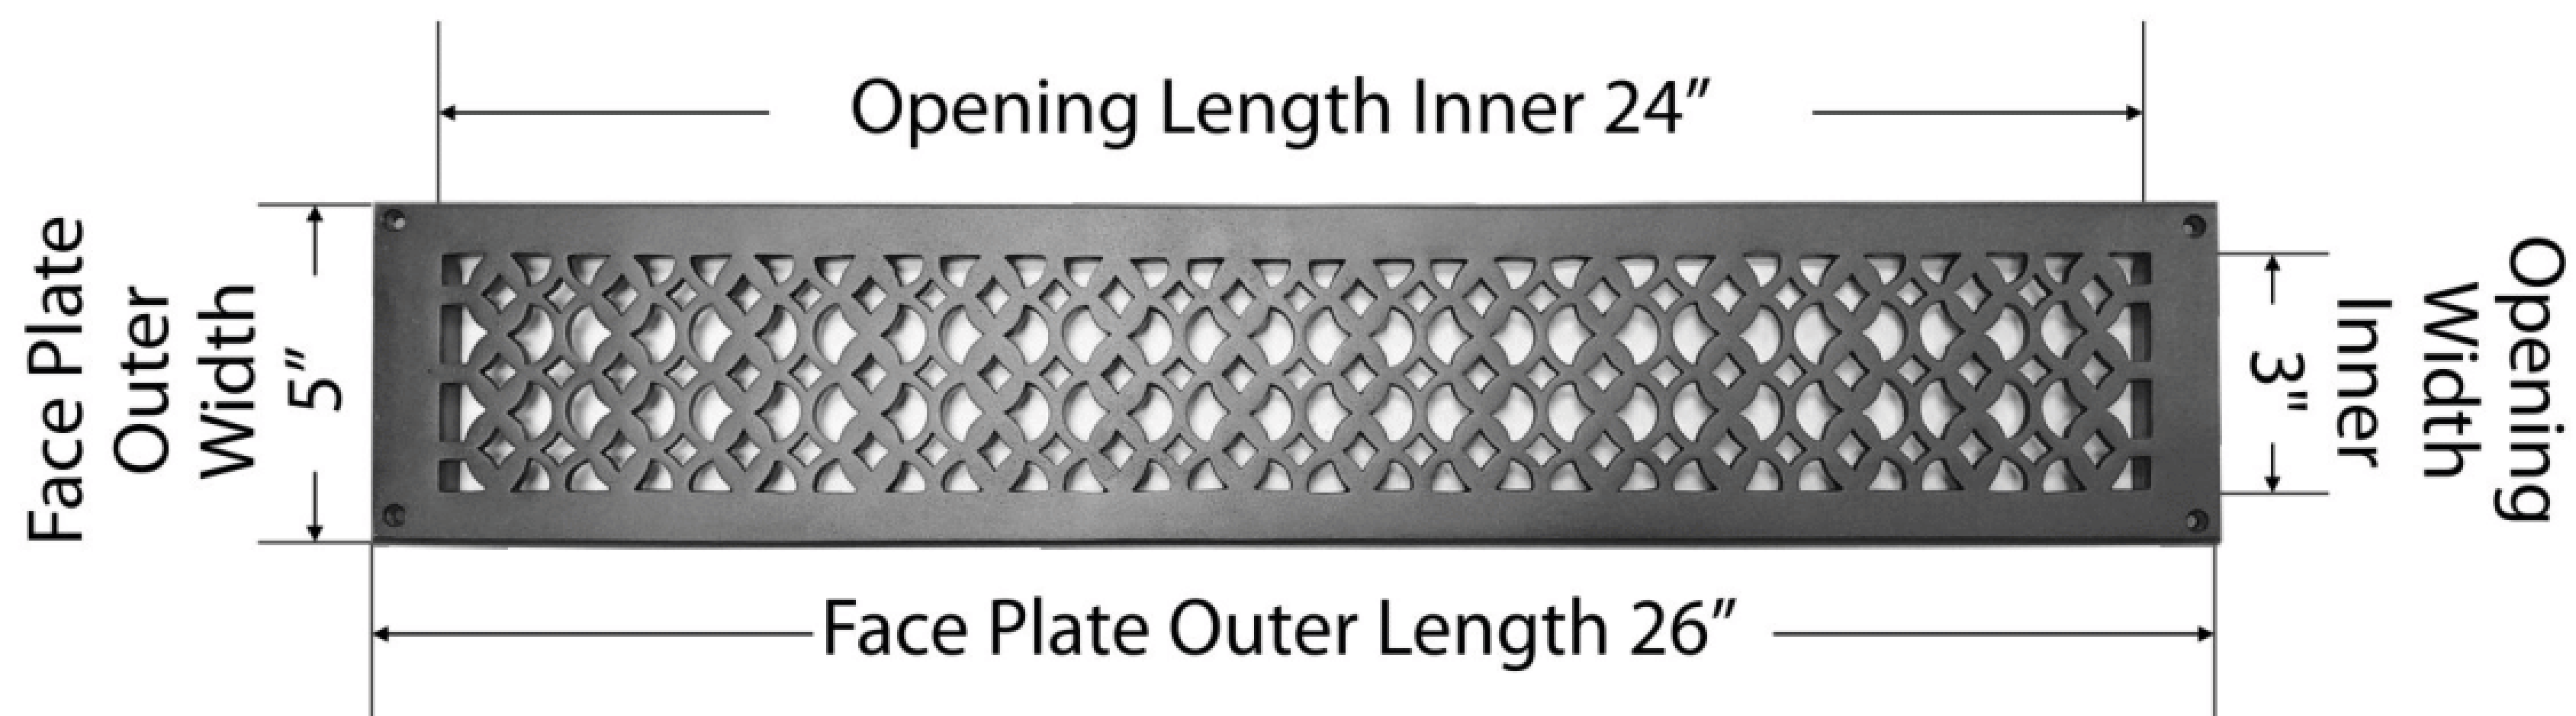

# FLOOR REGISTERS and GRILLS

**Air Return Grill:**  
Size 3"x24"

**Model:**  
VR-100

**Design:**  
Tudor Mashroom

**Metal:**  
Cast Aluminum & Cast Iron

**Available Colors:**  
Black, Brown & White

**AIR RETURN GRILL 3"x24"**

<b>Duct</b>	Opening	3"x24"
<b>Outer Face Plate</b>	Length	26"
<b>Outer Face Plate</b>	Width	5"

Comes with Countersunk holes and matching screws

"All rights reserved" | **Note:** Hand Made item may have variations of sizes 3% to 5% | **Note:** Not to Scale