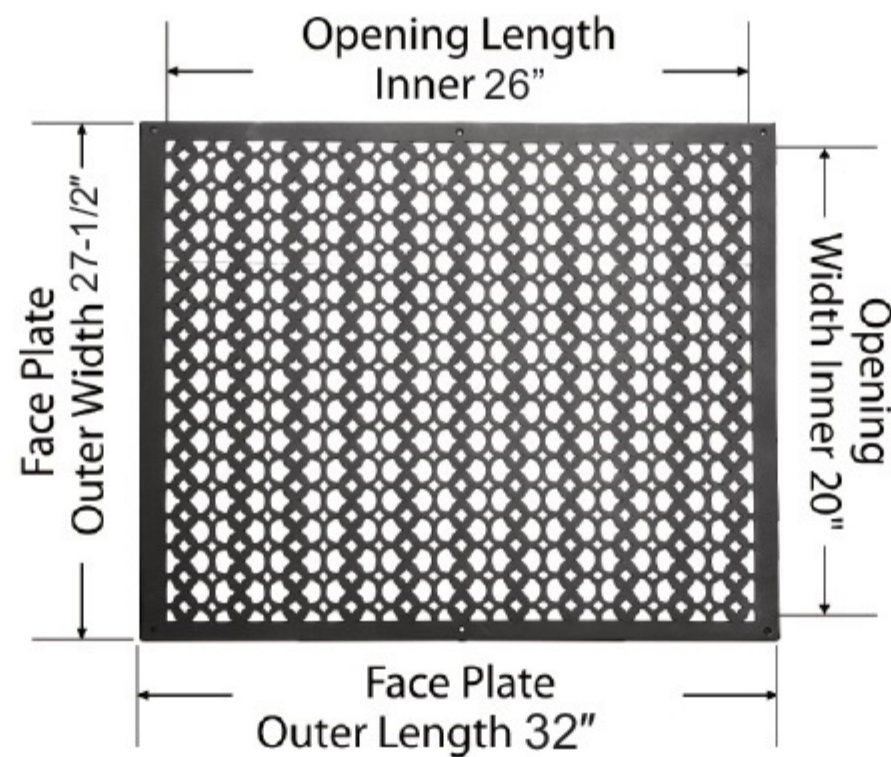

FLOOR REGISTERS and GRILLS

Air Return Grill:
Size 26"x30"

Model:
VR-100

Design:
Tudor Mashroom

Metal:
Cast Iron Air Return Grill

Available Colors:
Black, Brown & White

AIR RETURN GRILL 26"x30"

Duct	Opening	26"x30"
Outer Face Plate	Length	27-1/2"
Outer Face Plate	Width	32"

Comes with Countersunk holes and matching screws