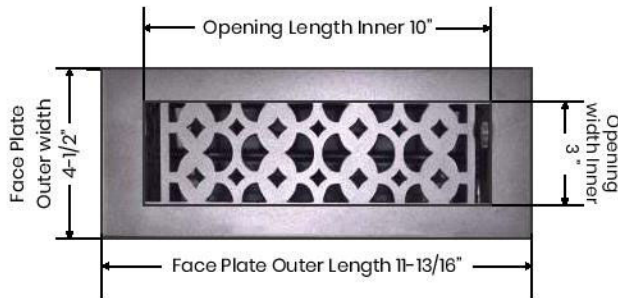

# FLOOR REGISTERS and GRILLS

**Floor Register:**

Size 3"x10"

**Model:** VR 100

**Design:** Tudor Mashroom

**Metal:**

Cast Aluminum & Cast Iron

**Available Colors:**

Black, Brown & White

**PRIMA FLOOR REGISTER**

**SIZE 3"X10"**

<b>Duct</b>	Opening	3"X10"
<b>Outer Face Plate</b>	Length	11-13/16"
<b>Outer Face Plate</b>	Width	4-1/2"
<b>Damper at back</b>	Depth	1-1/2"