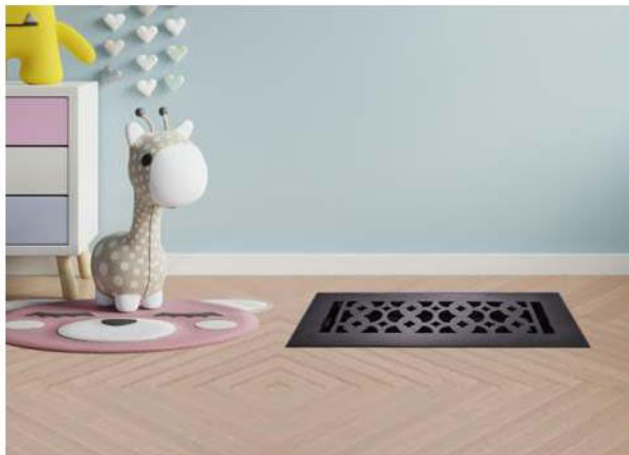

# FLOOR REGISTERS and GRILLS

**Floor Register:**

Size 3"x10"

**Model:** VR 100

**Design:** Tudor Mashroom

**Metal:**

Cast Aluminum & Cast Iron

**Available Colors:**

Black, Brown & White

**PRIMA FLOOR REGISTER**

**SIZE 3"X10"**

<b>Duct</b>	Opening	3"X10"
<b>Outer Face Plate</b>	Length	11-13/16"
<b>Outer Face Plate</b>	Width	4-1/2"
<b>Damper at back</b>	Depth	1-1/2"