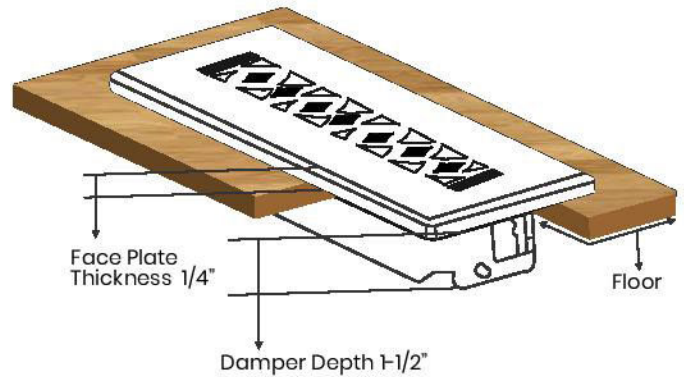

# FLOOR REGISTERS and GRILLS

**Floor Register:**

Size 3"x10"

**Model:** VR 100

**Design:** Tudor Mashroom

**Metal:**

Cast Aluminum & Cast Iron

**Available Colors:**

Black, Brown & White

**PRIMA FLOOR REGISTER**

**SIZE 3"X10"**

<b>Duct</b>	Opening	3"X10"
<b>Outer Face Plate</b>	Length	11-13/16"
<b>Outer Face Plate</b>	Width	4-1/2"
<b>Damper at back</b>	Depth	1-1/2"