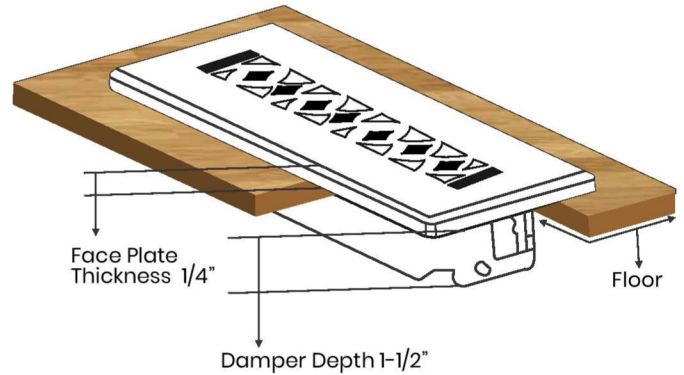

FLOOR REGISTERS and GRILLS

Floor Register:

Size 8"x10"

Model: VR 100

Design: Tudor Mashroom

Metal:

Cast Aluminum & Cast Iron

Available Colors:

Black, Brown & White

PRIMA FLOOR REGISTER

SIZE 8"X10"

Duct	Opening	8"X10"
Outer Face Plate	Length	11-3/4"
Outer Face Plate	Width	9-1/4"
Damper at back	Depth	1-1/2"