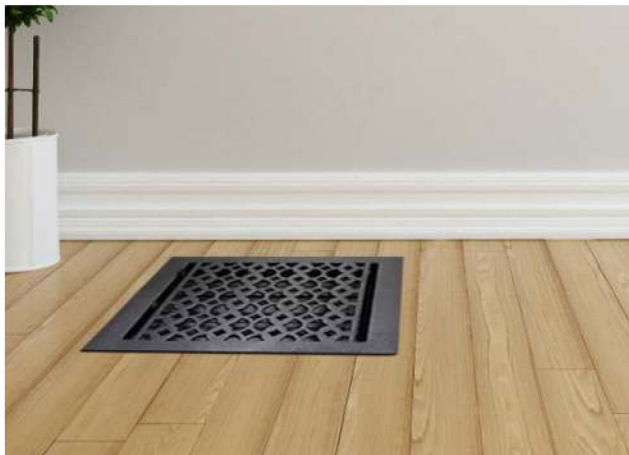

FLOOR REGISTERS and GRILLS

Floor Register:

Size 8"x10"

Model: VR 100

Design: Tudor Mashroom

Metal:

Cast Aluminum & Cast Iron

Available Colors:

Black, Brown & White

PRIMA FLOOR REGISTER

SIZE 8"X10"

Duct	Opening	8"X10"
Outer Face Plate	Length	11-3/4"
Outer Face Plate	Width	9-1/4"
Damper at back	Depth	1-1/2"