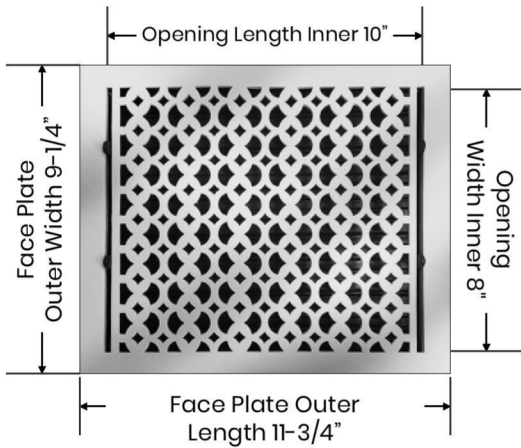

FLOOR REGISTERS and GRILLS

Floor Register:

Size 8"x10"

Model: VR 100

Design: Tudor Mashroom

Metal:

Cast Aluminum & Cast Iron

Available Colors:

Black, Brown & White

PRIMA FLOOR REGISTER

SIZE 8"X10"

Duct	Opening	8"X10"
Outer Face Plate	Length	11-3/4"
Outer Face Plate	Width	9-1/4"
Damper at back	Depth	1-1/2"