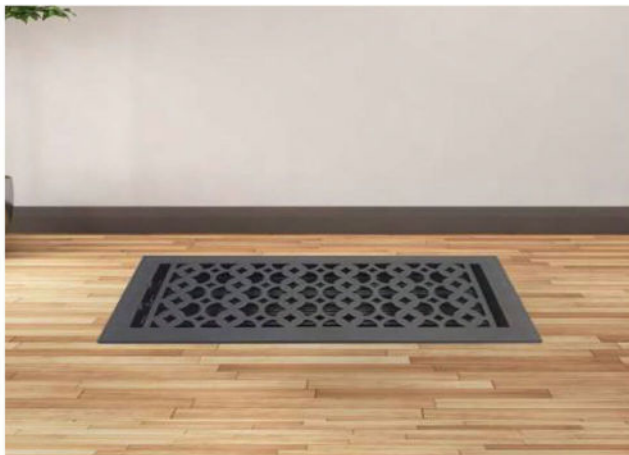

FLOOR REGISTERS and GRILLS

Floor Register:

Size 6"x12"

Model: VR 100

Design: Tudor Mashroom

Metal:

Cast Aluminum & Cast Iron

Available Colors:

Black, Brown & White

PRIMA FLOOR REGISTER

SIZE 6"X12"

Duct	Opening	6"X12"
Outer Face Plate	Length	14"
Outer Face Plate	Width	7-1/4"
Damper at back	Depth	1-1/2"