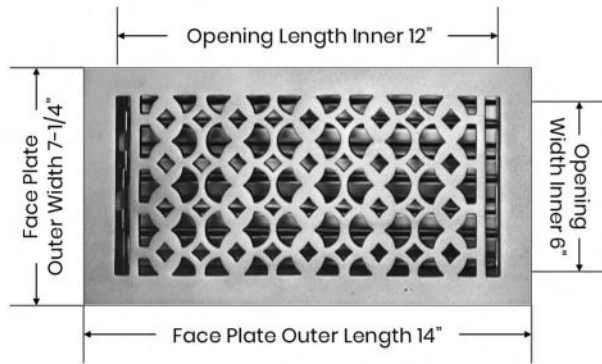

FLOOR REGISTERS and GRILLS

Floor Register:

Size 6"x12"

Model: VR 100

Design: Tudor Mashroom

Metal:

Cast Aluminum & Cast Iron

Available Colors:

Black, Brown & White

PRIMA FLOOR REGISTER

SIZE 6"X12"

Duct	Opening	6"X12"
Outer Face Plate	Length	14"
Outer Face Plate	Width	7-1/4"
Damper at back	Depth	1-1/2"