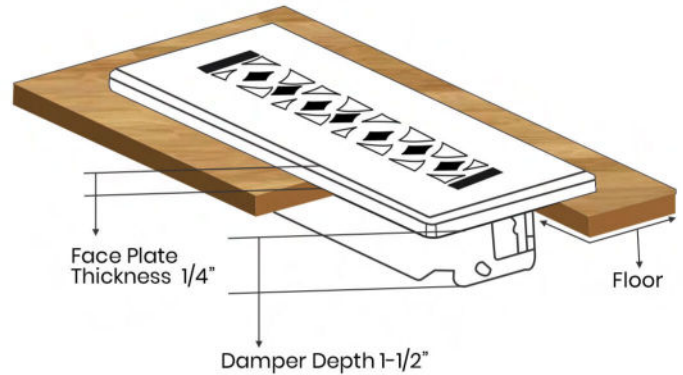

FLOOR REGISTERS and GRILLS

Floor Register:

Size 6"x12"

Model: VR 100

Design: Tudor Mashroom

Metal:

Cast Aluminum & Cast Iron

Available Colors:

Black, Brown & White

PRIMA FLOOR REGISTER

SIZE 6"X12"

Duct	Opening	6"X12"
Outer Face Plate	Length	14"
Outer Face Plate	Width	7-1/4"
Damper at back	Depth	1-1/2"