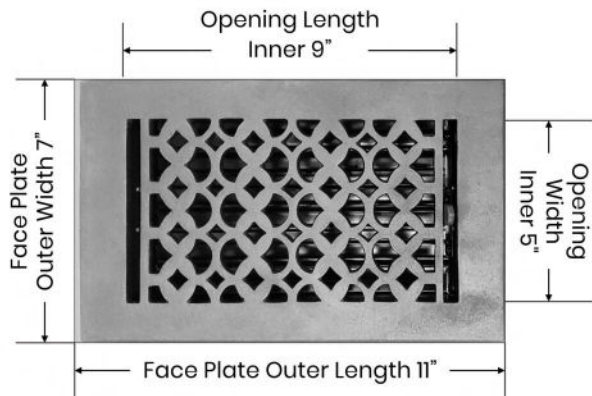

## Floor Register:

Size 5"x9"

**Model:** VR 100

**Design:** Tudor Mashroom

## PRIMA FLOOR REGISTER

SIZE 5"X9"

<b>Duct</b>	Opening	5"X9"
<b>Outer Face Plate</b>	Length	11"
<b>Outer Face Plate</b>	Width	7"
<b>Damper at back</b>	Depth	1-1/2"