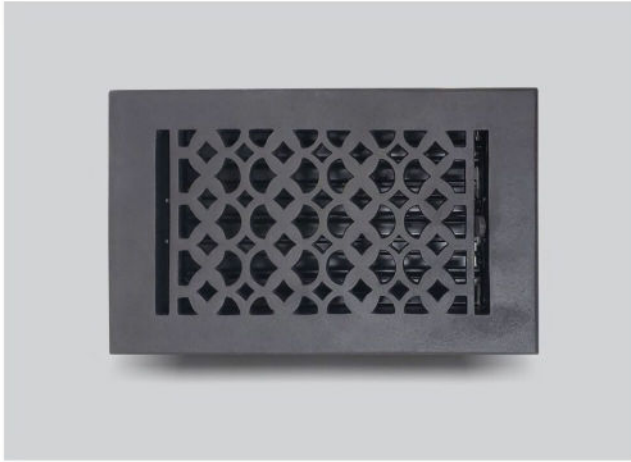

# FLOOR REGISTERS and GRILLS

## Floor Register:

Size 5"x9"

**Model:** VR 100

**Design:** Tudor Mashroom

## Available Colors:

Black, Brown & White