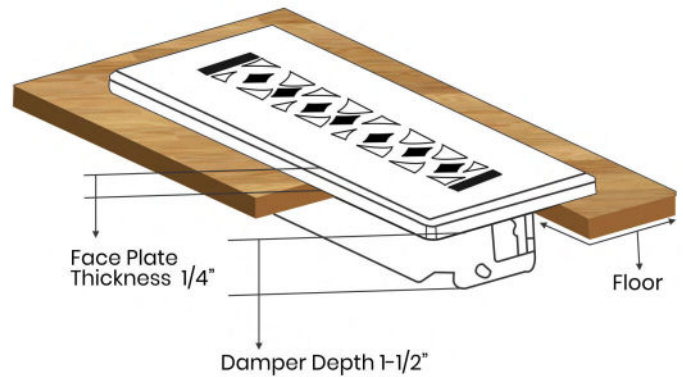

PRIMA FLOOR REGISTER

SIZE 5"X9"

Duct	Opening	5"X9"
Outer Face Plate	Length	11"
Outer Face Plate	Width	7"
Damper at back	Depth	1-1/2"