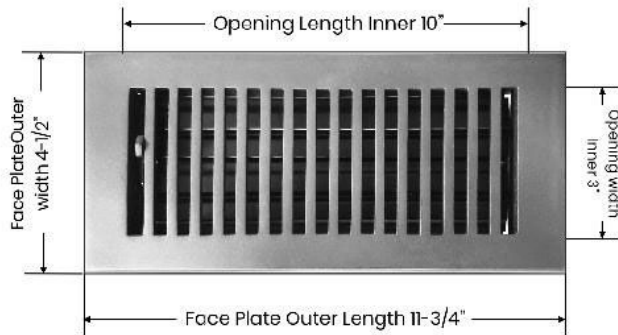

FLOOR REGISTERS and GRILLS

Floor Register:

Size 3"x10"

Model: VR 102

Design: Tudor Mashroom

Metal:

Cast Aluminum & Cast Iron

Available Colors:

Black, Brown & White

PRIMA FLOOR REGISTER

SIZE 3" X 10"

| | | |
|-------------------------|---------|---------|
| Duct | Opening | 3"X10" |
| Outer Face Plate | Length | 11-3/4" |
| Outer Face Plate | Width | 4-1/2" |
| Damper at back | Depth | 1-1/2" |