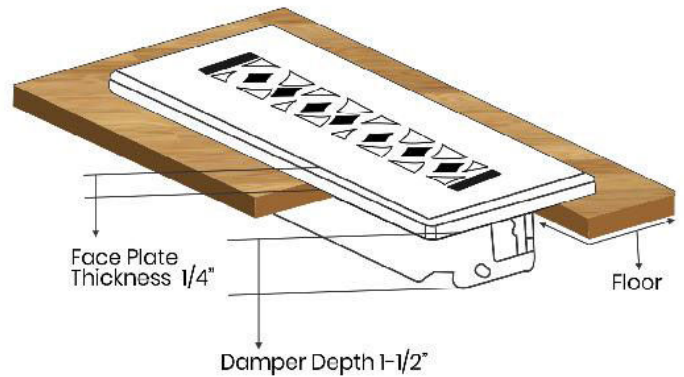

FLOOR REGISTERS and GRILLS

Floor Register:

Size 3"x10"

Model: VR 102

Design: Tudor Mashroom

Metal:

Cast Aluminum & Cast Iron

Available Colors:

Black, Brown & White

PRIMA FLOOR REGISTER

SIZE 3" X 10"

| | | |
|-------------------------|---------|---------|
| Duct | Opening | 3"X10" |
| Outer Face Plate | Length | 11-3/4" |
| Outer Face Plate | Width | 4-1/2" |
| Damper at back | Depth | 1-1/2" |