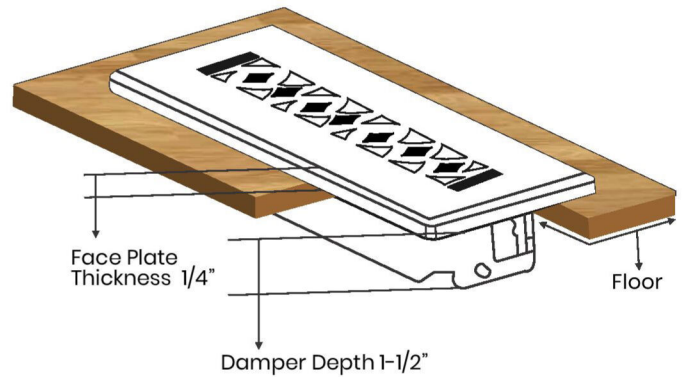

FLOOR REGISTERS and GRILLS

Floor Register:

Size 16"x16"

Model: VR 100

Design: Tudor Mashroom

Metal:

Cast Aluminum & Cast Iron

Available Colors:

Black, Brown & White

PRIMA FLOOR REGISTER

SIZE 16"X16"

Duct	Opening	16"X16"
Outer Face Plate	Length	18"
Outer Face Plate	Width	17-1/2"
Damper at back	Depth	1-1/2"