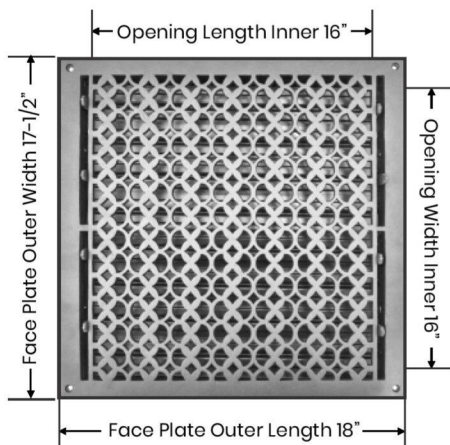

FLOOR REGISTERS and GRILLS

Floor Register:

Size 16"x16"

Model: VR 100

Design: Tudor Mashroom

Metal:

Cast Aluminum & Cast Iron

Available Colors:

Black, Brown & White

PRIMA FLOOR REGISTER

SIZE 16"X16"

Duct	Opening	16"X16"
Outer Face Plate	Length	18"
Outer Face Plate	Width	17-1/2"
Damper at back	Depth	1-1/2"