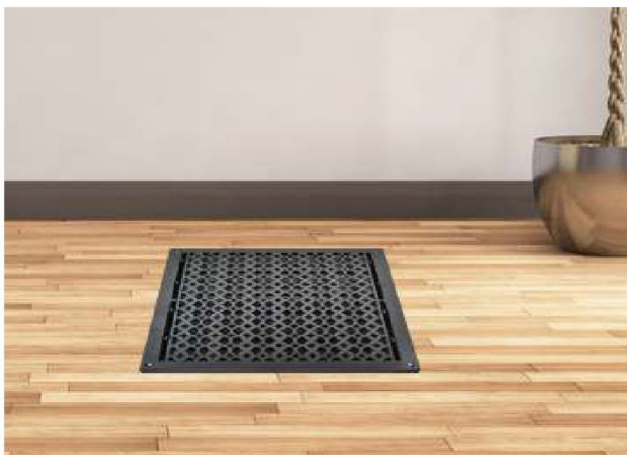

FLOOR REGISTERS and GRILLS

Floor Register:

Size 16"x16"

Model: VR 100

Design: Tudor Mashroom

Metal:

Cast Aluminum & Cast Iron

Available Colors:

Black, Brown & White

PRIMA FLOOR REGISTER

SIZE 16"X16"

Duct	Opening	16"X16"
Outer Face Plate	Length	18"
Outer Face Plate	Width	17-1/2"
Damper at back	Depth	1-1/2"