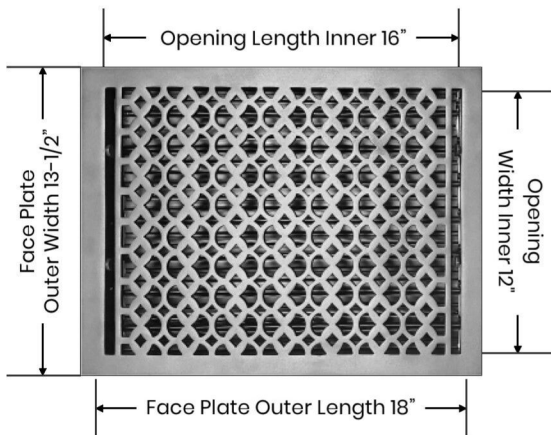

FLOOR REGISTERS and GRILLS

Floor Register:

Size 12"x16"

Model: VR 100

Design: Tudor Mashroom

Metal:

Cast Aluminum & Cast Iron

Available Colors:

Black, Brown & White

PRIMA FLOOR REGISTER

SIZE 12"X16"

Duct	Opening	12"X16"
Outer Face Plate	Length	18"
Outer Face Plate	Width	13-1/2"
Damper at back	Depth	1-1/2"