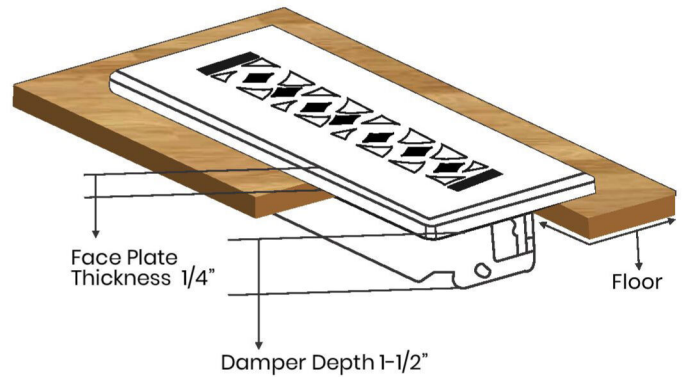

FLOOR REGISTERS and GRILLS

Floor Register:

Size 12"x16"

Model: VR 100

Design: Tudor Mashroom

Metal:

Cast Aluminum & Cast Iron

Available Colors:

Black, Brown & White

PRIMA FLOOR REGISTER

SIZE 12"X16"

Duct	Opening	12"X16"
Outer Face Plate	Length	18"
Outer Face Plate	Width	13-1/2"
Damper at back	Depth	1-1/2"