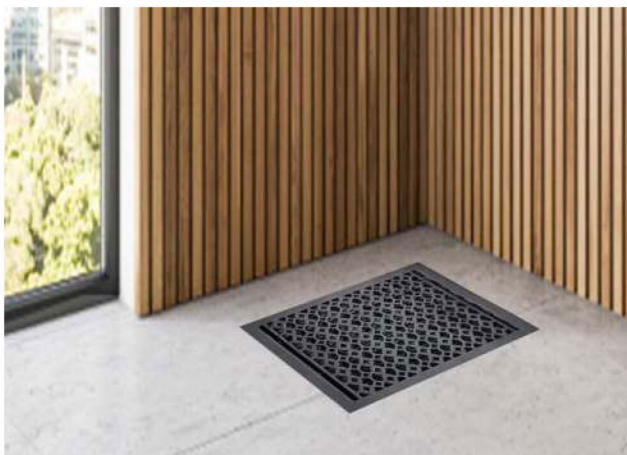

FLOOR REGISTERS and GRILLS

Floor Register:

Size 12"x16"

Model: VR 100

Design: Tudor Mashroom

Metal:

Cast Aluminum & Cast Iron

Available Colors:

Black, Brown & White

PRIMA FLOOR REGISTER

SIZE 12"X16"

Duct	Opening	12"X16"
Outer Face Plate	Length	18"
Outer Face Plate	Width	13-1/2"
Damper at back	Depth	1-1/2"